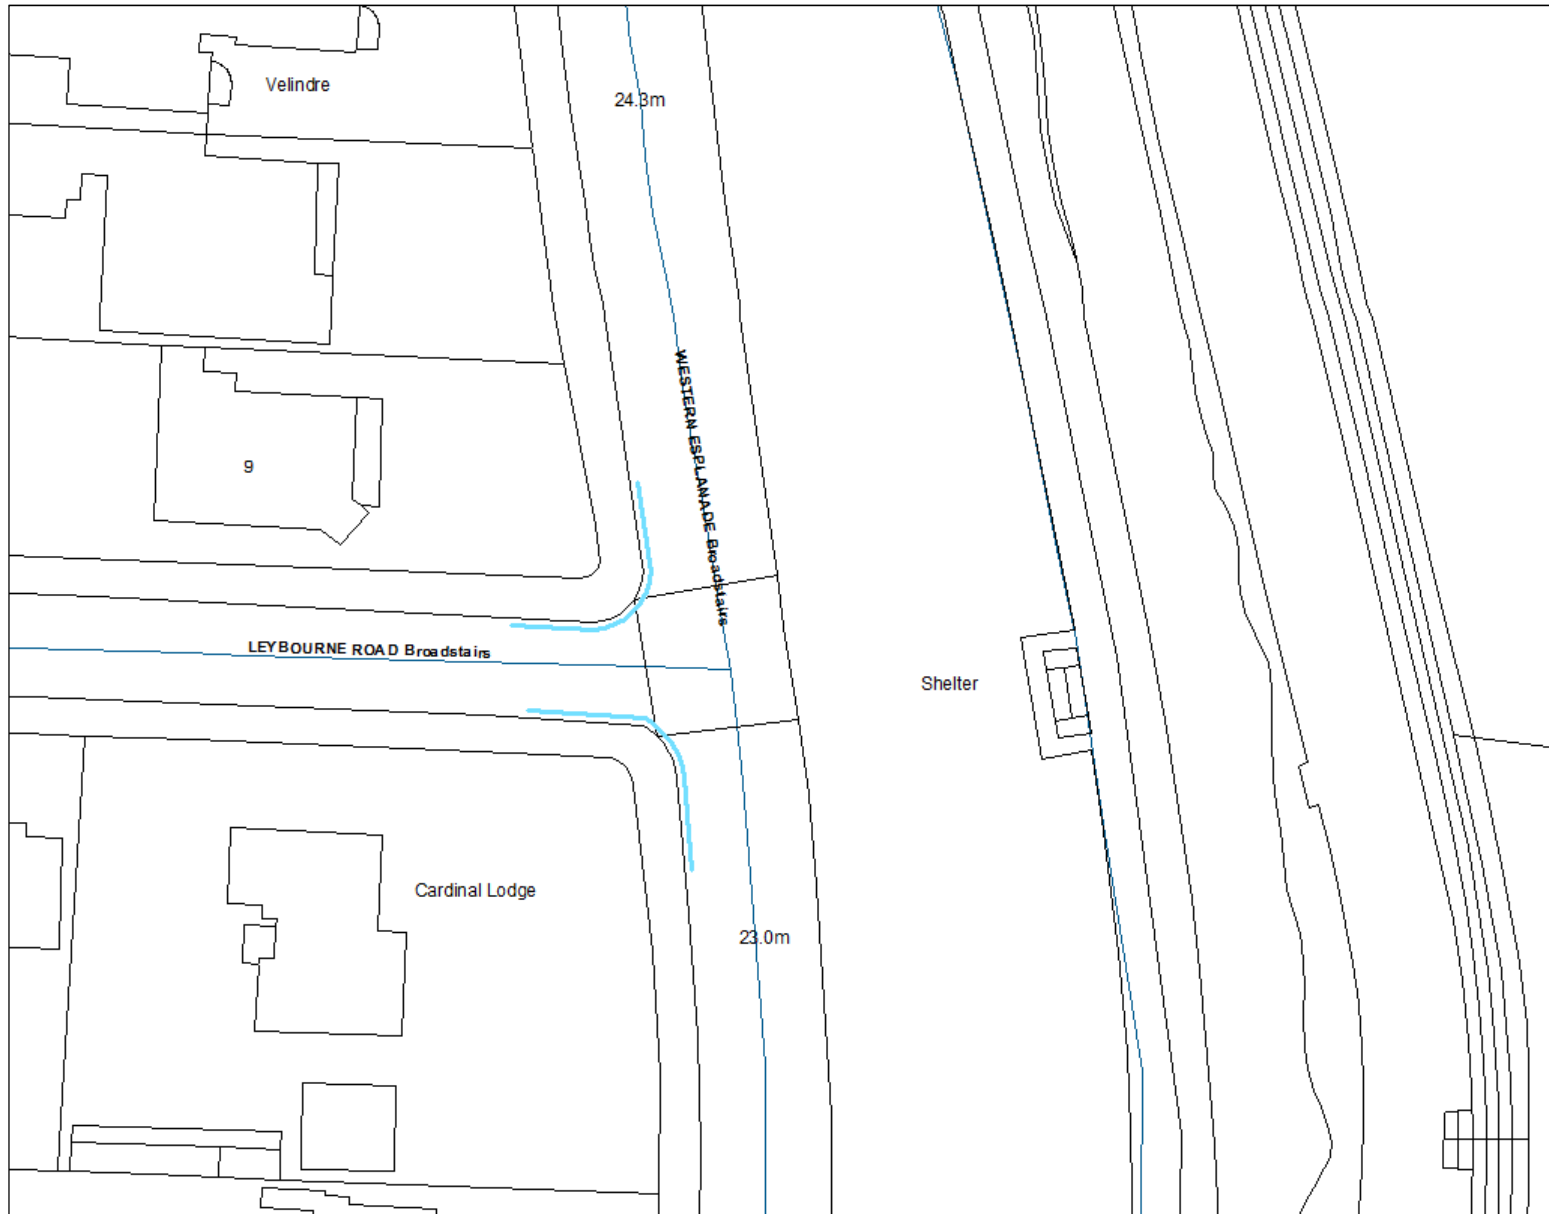

Leybourne Road/Western Esplanade, Broadstairs. Site plan 4

Proposed 10 meters double yellow lines on the junction with Western Esplanade

Site Plan 4
Leybourne
Road/Western
Esplanade,
Broadstairs

SLI 10018261